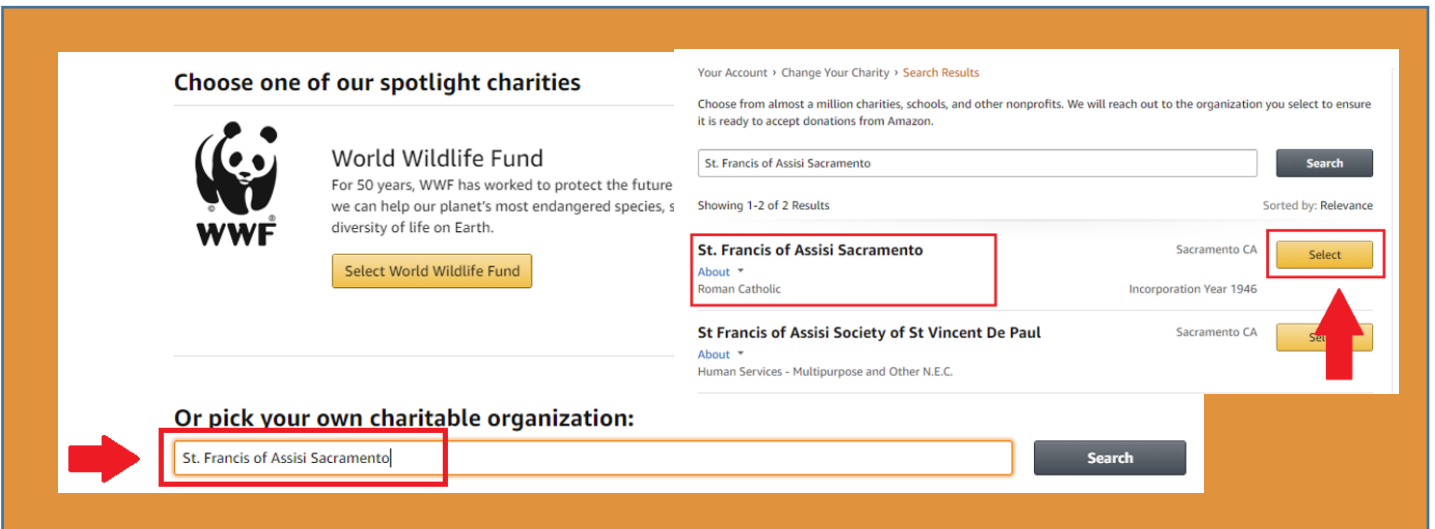

\*Costs you nothing!

\*Share with friends and family!

1. Navigate to [smile.amazon.com](https://smile.amazon.com). Sign-in to your amazon account or create a new account.

2. Type in **St. Francis of Assisi Sacramento** and click **search**. Click **select** after locating St Francis of Assisi Sacramento.

3. You have successfully linked your **amazon smile** account to St. Francis of Assisi. **Thank you!**