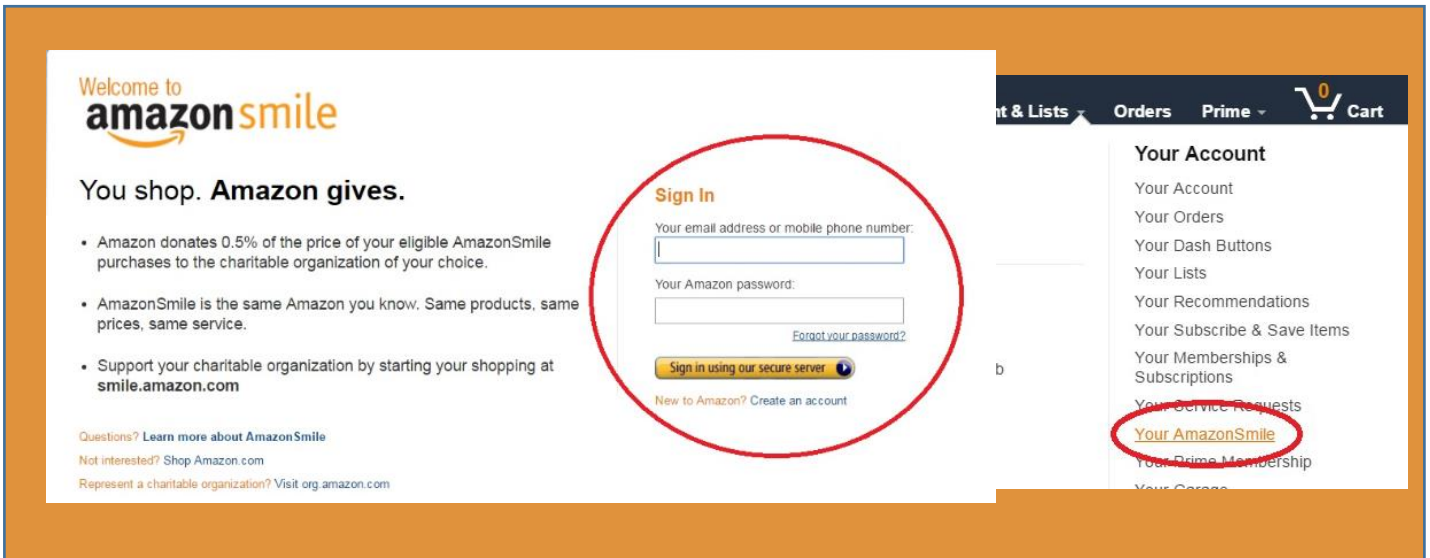

\*Costs you nothing!

\*Share with friends and family!

1. Navigate to [smile.amazon.com](https://smile.amazon.com). Sign-in to your amazon account or create a new account.

2. Type in **St. Francis of Assisi Sacramento** and click **search**. Click **select** after locating St Francis of Assisi Sacramento.

3. You have successfully linked your **amazon smile** account to St. Francis of Assisi. **Thank you!**